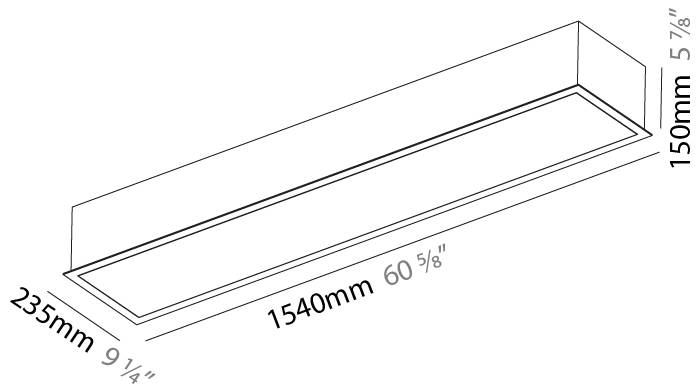

GENERAL

Series: Pi2
Subseries: Pi2 Whiteline
Brand: Prolicht
Division: Architectural
Mounting Type: Recessed
Mounting Location: Ceiling
Subcategory: Ambient

PHYSICAL

Shape: Rectangle
Length (mm): 1540
Length (in): 60 5/8
Width (mm): 235
Width (in): 9 1/4
Depth (mm): 150
Depth (in): 5 7/8
Ceiling Thickness (mm): 10 / 12.5 / 15 / 25
Ceiling Thickness (in): 3/8 or 1/2 or 9/16 or 1
Min. Recessing Depth (mm): 160
Min. Recessing Depth (in): 6 5/16
Light Distribution: Direct
Weight (kg): 9.919
Weight (lbs): 21.82
Diffuser: PMMA - Opal or Micro-Prism
Fixture Finish: SSR / BKV / CWI / CRY / HAB / LAG / UFT / ITA / RUA / RUR / MIC / FTG / MYG / TWT / LOD / PUS / FRO / FUP / KIA / POP / BLS / SPG / MEY / GOH / GUM / CHC / COM / ABZ / JAG / OBR / MOS / ROR
Fixture Material: Aluminum
Cut-out Measurements: 1525mm / 60 1/16" x 220mm / 8 11/16"

ELECTRICAL

Lamp Type: LED (Zhaga Standard)
Total Output Wattage (W): 48
Dimming: Tri-Mode (Non-Dimming and Phase Dimming (120Vac only) and 0-10V Dimming)
Driver Included: Yes
Driver Location: Integrated
Driver Type: Constant Current - Universal
Driver Class: Class 2
Input Voltage (V): 120 - 277
Constant Current (MA): 500

LED

Color Temperature (°K): 3000 / 3500 / 4000
Max. Delivered Lumen (lm): 3570 / 3842 / 3920
CRI: >80 CRI
Efficiency (%): 0.549
Lamp Life (hrs): 50000

OPTICAL

RATINGS AND CERTIFICATIONS

Certified By: Certified for North American Standards
IP rating: IP20